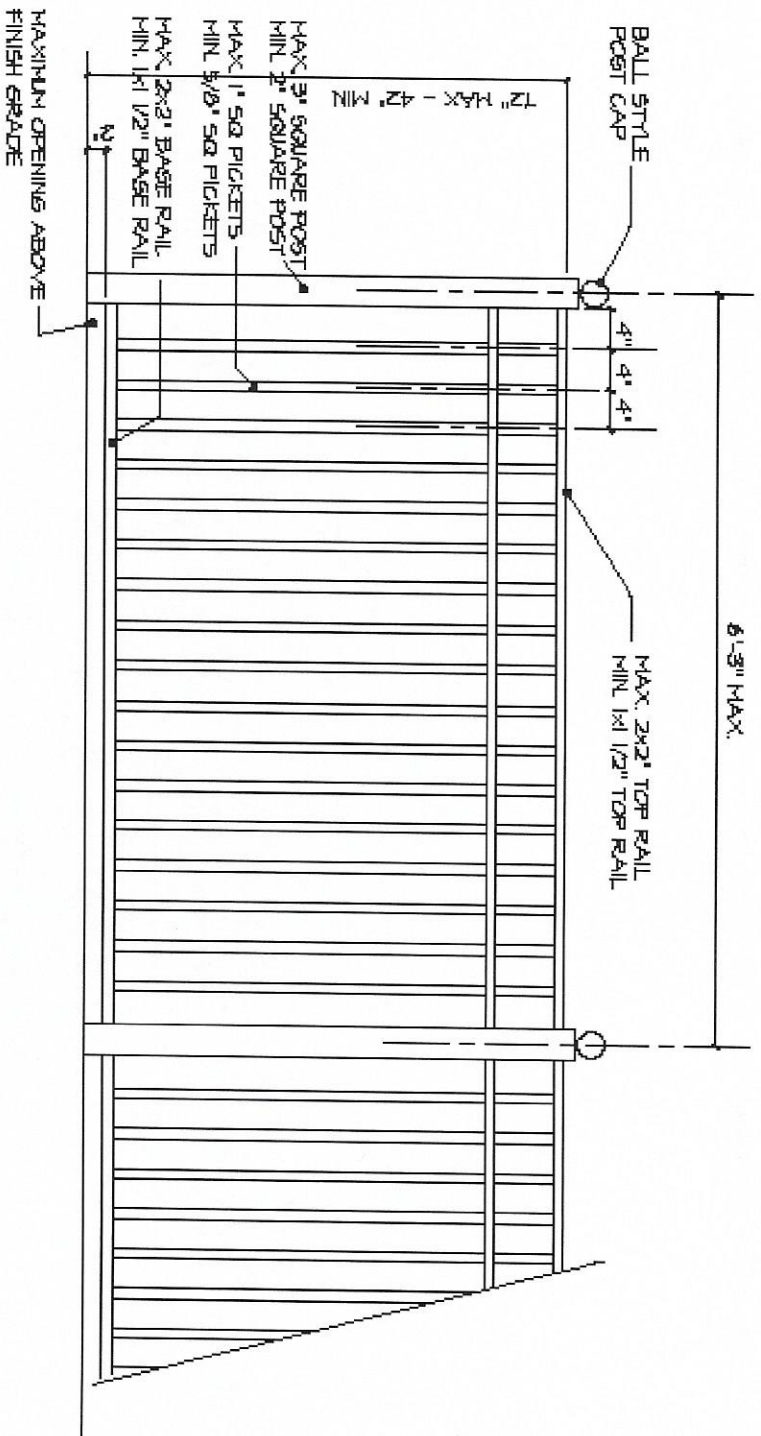

CONNERTON - EXHIBIT 'B' METAL FENCING

ALUMINUM, OR WROUGHT IRON FENCE
DESIGN AND SPECIFICATION DRAWING

COLOR: BLACK

STYLE 'B' for VILLAGE 1, CONNERTON EXCEPT ROSE POINTE

ALUMINUM, OR WROUGHT IRON FENCE
DESIGN AND SPECIFICATION DRAWING

COLOR: BLACK

STYLE "B2" for ROSE POINTE, VILLAGE 1, CONNERTON

CONNERTON - EXHIBIT "B2" METAL FENCING