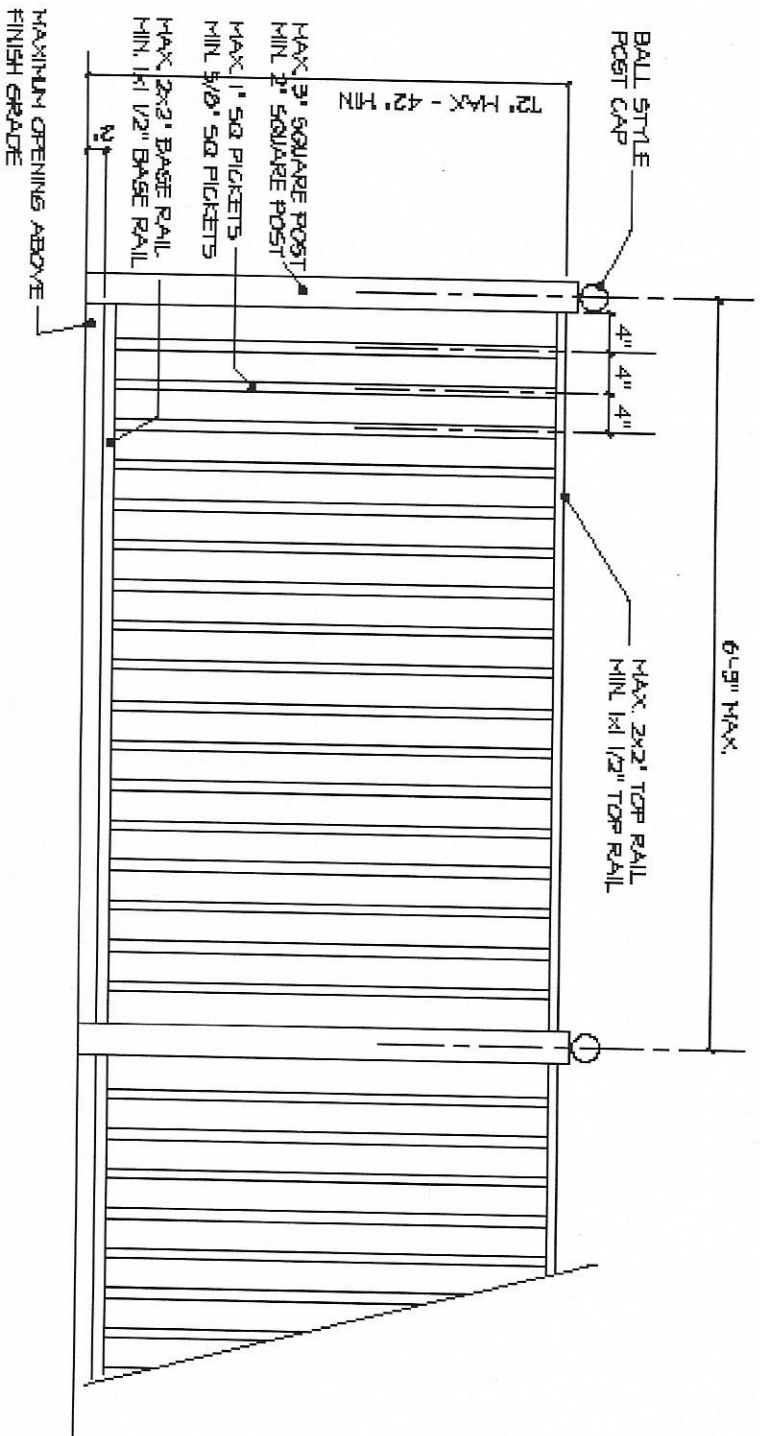

CONNERTON - EXHIBIT 'B' METAL FENCING

ALUMINUM, OR WROUGHT IRON FENCE
DESIGN AND SPECIFICATION DRAWING

COLOR: BLACK

STYLE 'B' for VILLAGE 1, CONNERTON EXCEPT ROSE POINTE

ALUMINUM, OR WROUGHT IRON FENCE
DESIGN AND SPECIFICATION DRAWING

COLOR: BLACK

STYLE "B2" for ROSE POINTE, VILLAGE 1, CONNERTON

CONNERTON - EXHIBIT "B2" METAL FENCING